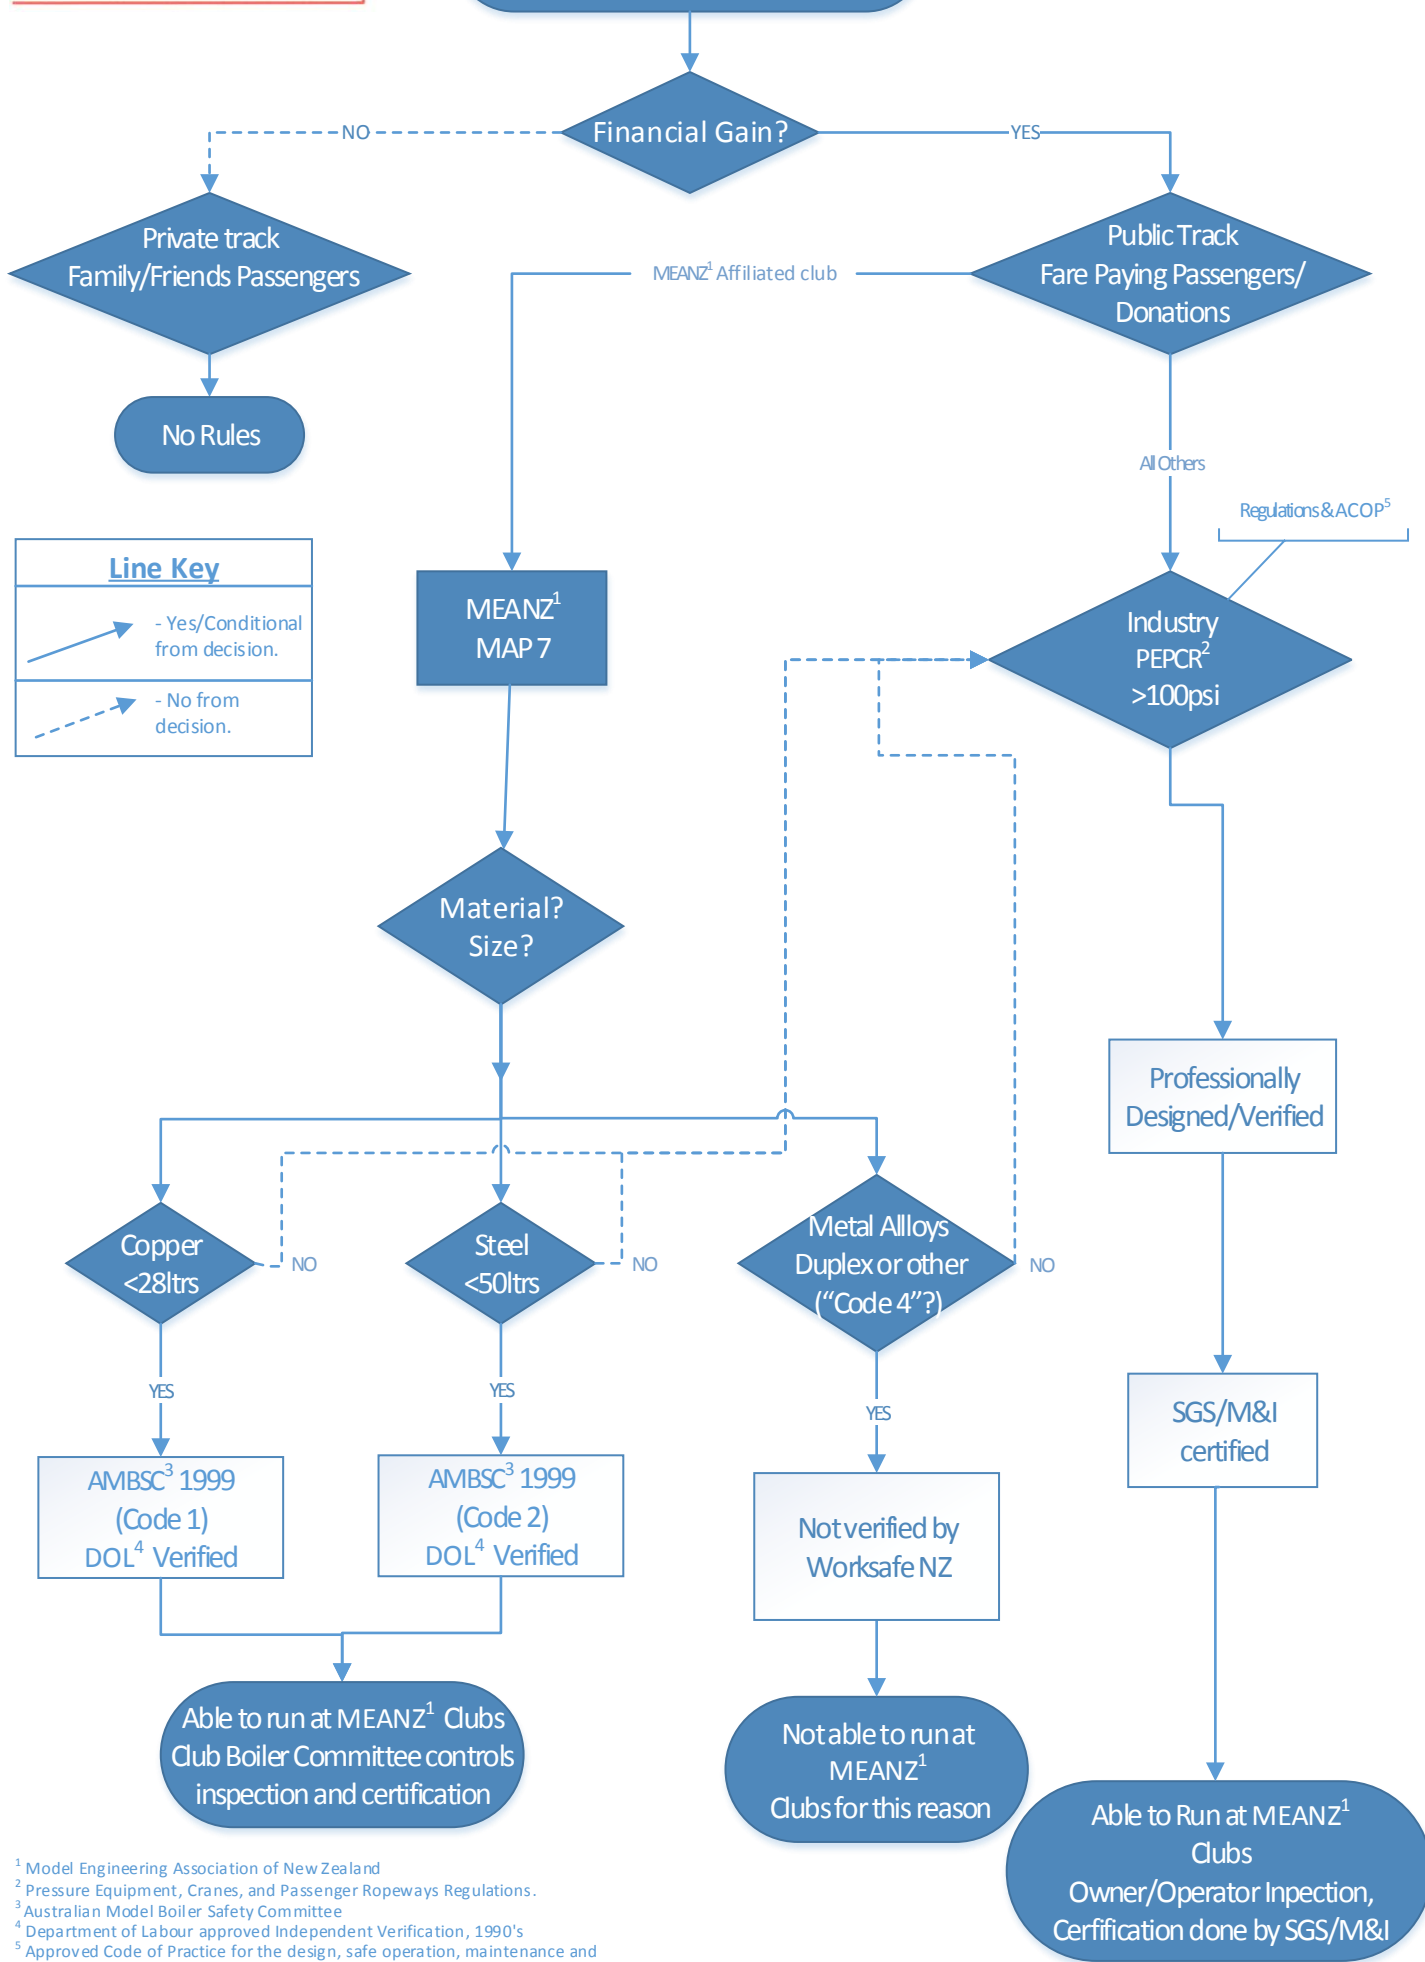

# Building and Running boilers in NZ

<sup>1</sup> Model Engineering Association of New Zealand  
<sup>2</sup> Pressure Equipment, Cranes, and Passenger Ropeways Regulations.  
<sup>3</sup> Australian Model Boiler Safety Committee  
<sup>4</sup> Department of Labour approved Independent Verification, 1990's  
<sup>5</sup> Approved Code of Practice for the design, safe operation, maintenance and servicing of boilers.